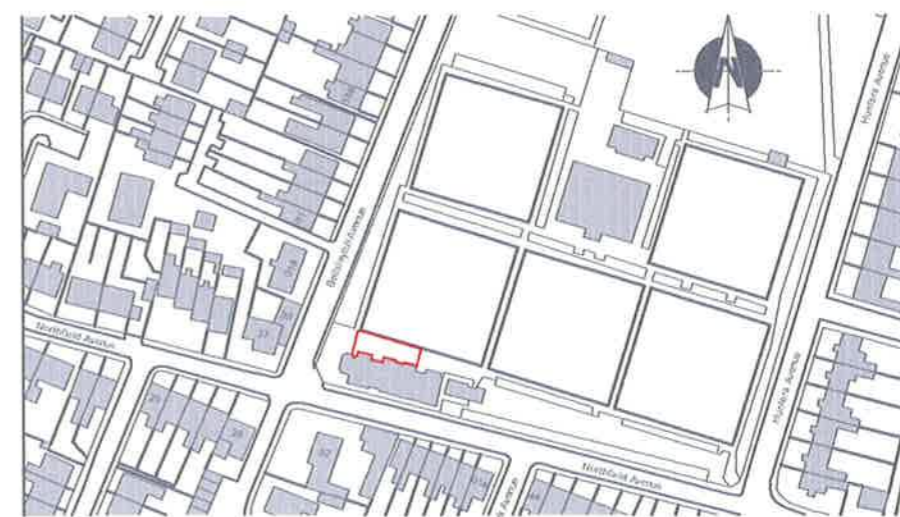

**NORTHFIELD BOWLING CLUB,
NORTHFIELD AVENUE, AYR.
EXTERNAL DRINKING AREA
LICENSING APPLICATION
EXISTING FLOOR PLAN.**

SHEET 1 OF 1
DATE : SEPT 2012 SCALE : 1/100.

Electrical Legend :

- Push Bar
- Emergency Light Fitting
- Maintained Directional Running Man
- Non Maintained Illuminated Directional Running Man
- Non Illuminated Directional Running Man
- Non Illuminated Fire Exit Sign
- Fire Blanket
- 9L water extinguisher
- Foam extinguisher
- Dry Powder Extinguisher
- Stair Direction
- Point of Entrance with Width
- Point of Egress

LOCATION PLAN SCALE : 1/2500.